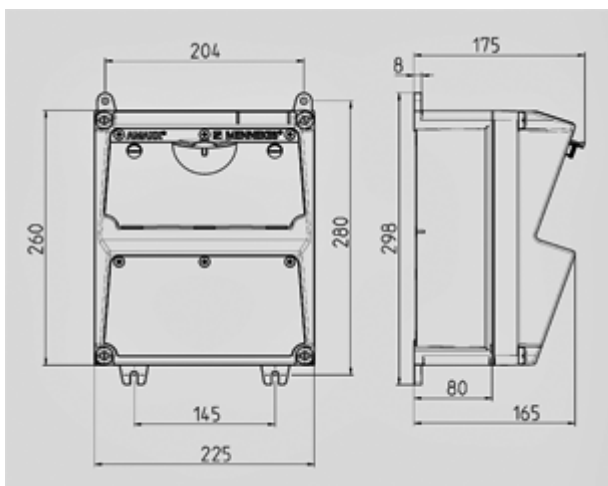

AMAXX® receptacle combination

- pre-wired for installation
- hinged to the side
- enclosure and insert made of AMAPLAST
- fusing behind a transparent cover

Protection type	IP 44
Fitted with	1 CEE 32A, 5p, 400V 2 SCHUKO® 16A, 230V
Fusing	1 MCB 32A, 3p, C 2 MCB's 16A, 1p, C
Connection/feeder cable	for 1 cable up to 5 x 10 mm ²
Enclosure size	260 x 225 mm (H x W)

Drawing 1 MB 521

Depth dimensions at various fittings.

Receptacles	Degrees	Depth
SCHUKO®16A, 230 V	IP 44	175 mm
	IP 67	194 mm
CEE 16A, 3p, 230V	IP 44	204 mm
	IP 67	205 mm
CEE 16A, 5p, 400V	IP 44	209 mm
	IP 67	213 mm
CEE 32A, 5p, 400V	IP 44	221 mm
	IP 67	227 mm
CEE 63A, 5p, 400V	IP 44	248 mm
	IP 67	248 mm